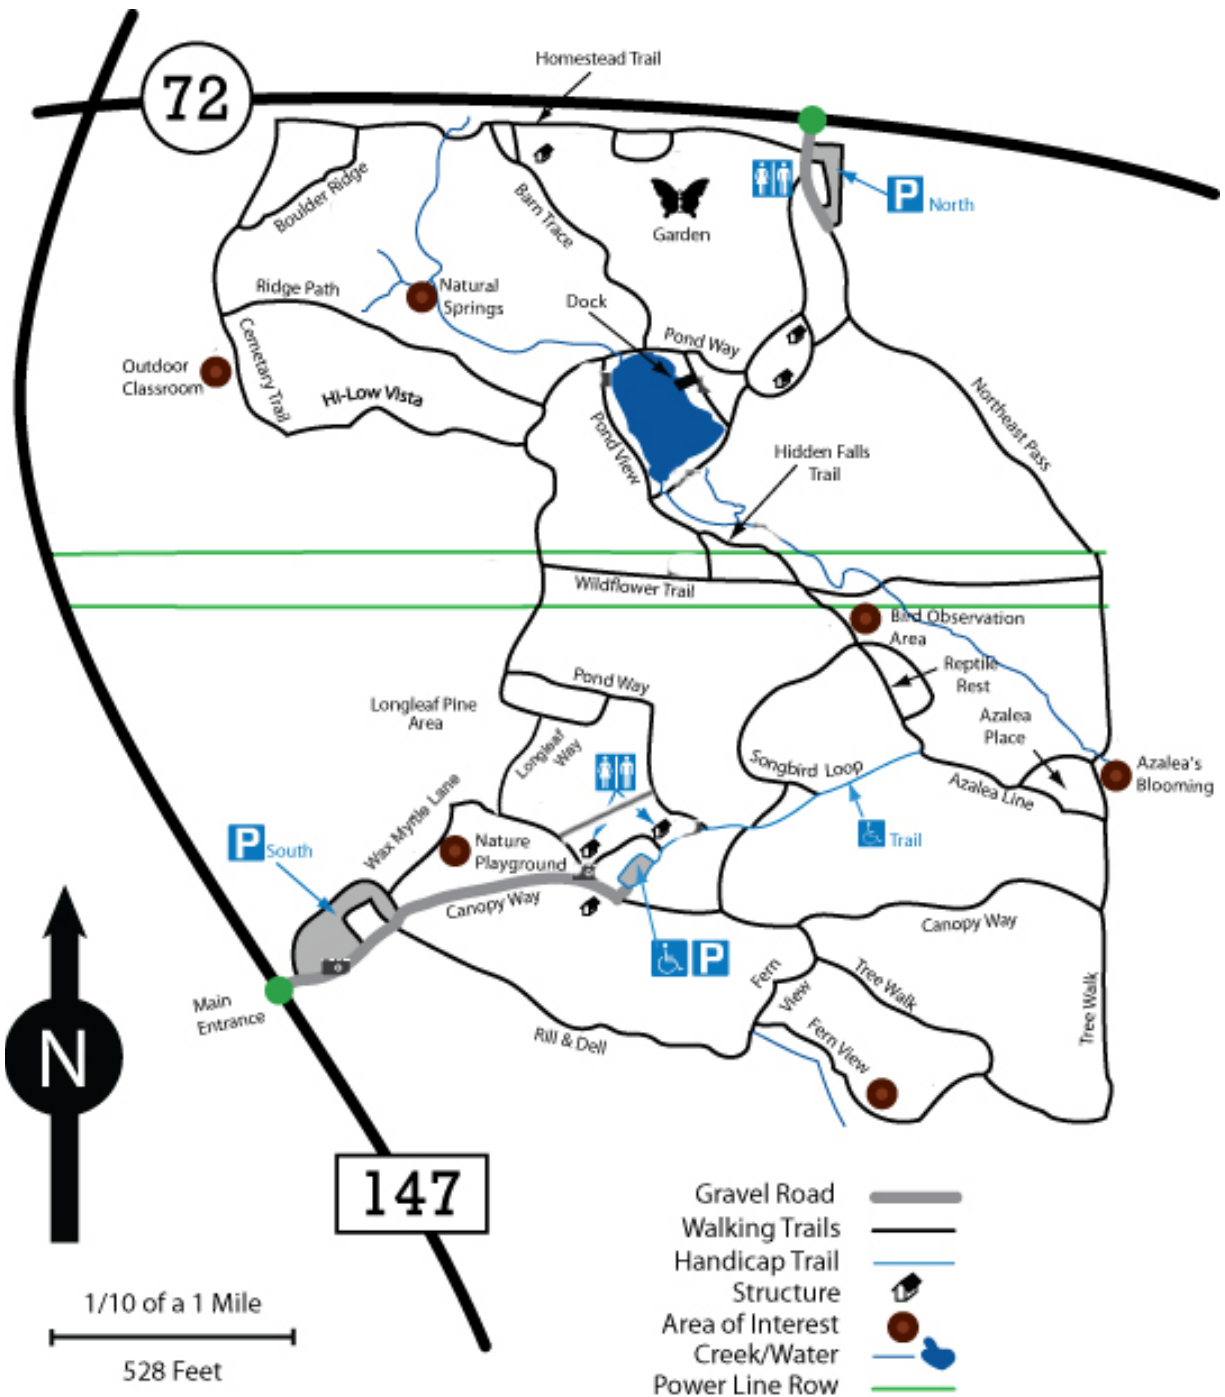

Kreher Preserve & Nature Center Trail Map

The nature center is free and open to the public
7 days a week, 365 days a year.