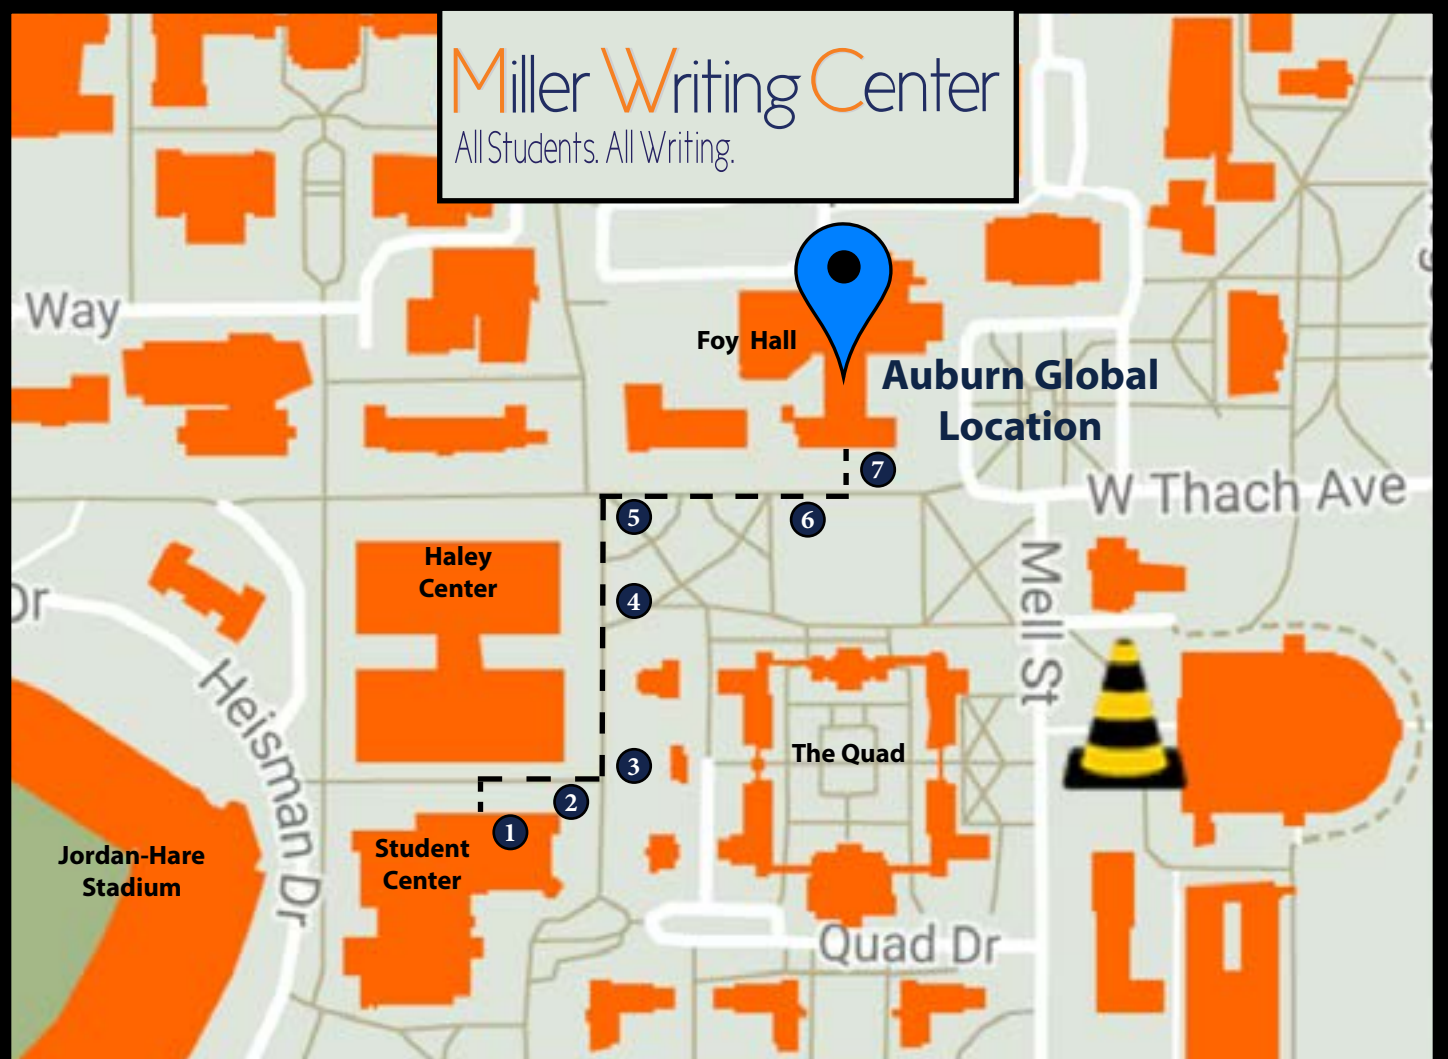

Miller Writing Center

All Students. All Writing.

Directions to the MWC @ Auburn Global: From the Student Center

- 1 Begin at the Student Center doors facing the Haley Center.
- 2 Take a right toward the Haley Concourse, continuing down the sidewalk between the Haley Center and Student Center.
- 3 At the intersection, turn left onto the Haley Concourse.
- 4 Follow the Haley Concourse until you reach the intersection at the Thach Concourse.
- 5 Turn right toward Tichenor Hall and Foy Hall.
- 6 Continue walking up the Thach Concourse until you reach the black Foy Hall sign. Do NOT enter Foy Hall through the food court entrance near Chicken Salad Chick.
- 7 Go up the stairs by the sign labeled Foy Hall.

Enter the building through the first doors on your left. Once inside, MWC tables will be to your immediate left.