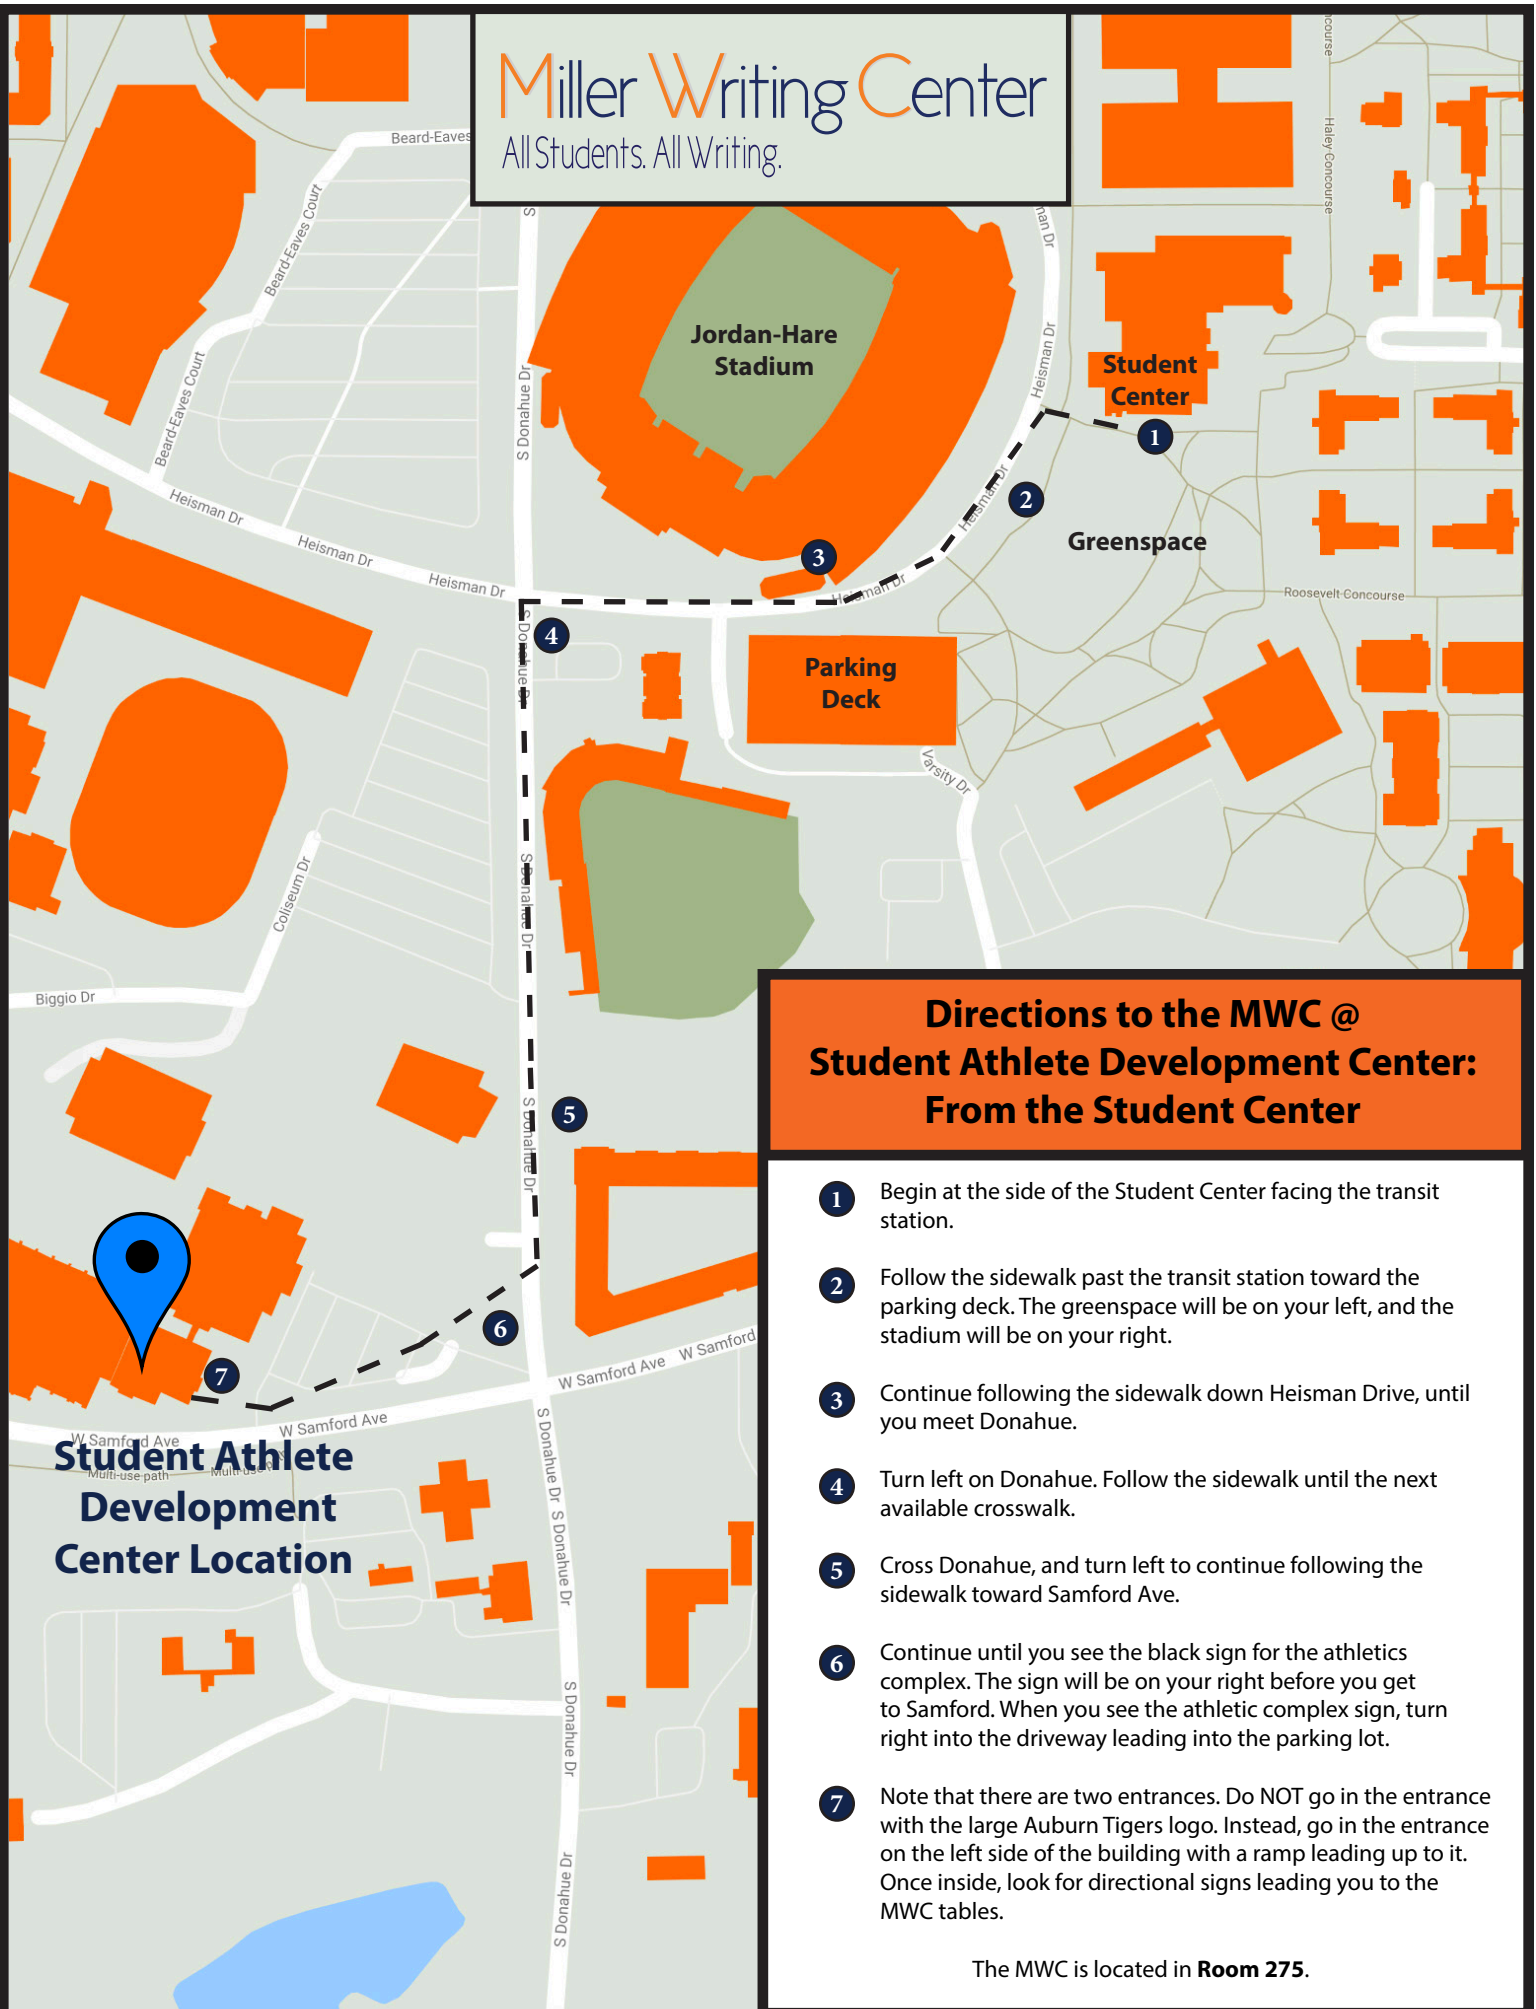

Miller Writing Center

All Students. All Writing.

Directions to the MWC @ Student Athlete Development Center: From the Student Center

- 1 Begin at the side of the Student Center facing the transit station.
- 2 Follow the sidewalk past the transit station toward the parking deck. The greenspace will be on your left, and the stadium will be on your right.
- 3 Continue following the sidewalk down Heisman Drive, until you meet Donahue.
- 4 Turn left on Donahue. Follow the sidewalk until the next available crosswalk.
- 5 Cross Donahue, and turn left to continue following the sidewalk toward Samford Ave.
- 6 Continue until you see the black sign for the athletics complex. The sign will be on your right before you get to Samford. When you see the athletic complex sign, turn right into the driveway leading into the parking lot.
- 7 Note that there are two entrances. Do NOT go in the entrance with the large Auburn Tigers logo. Instead, go in the entrance on the left side of the building with a ramp leading up to it. Once inside, look for directional signs leading you to the MWC tables.

The MWC is located in **Room 275**.